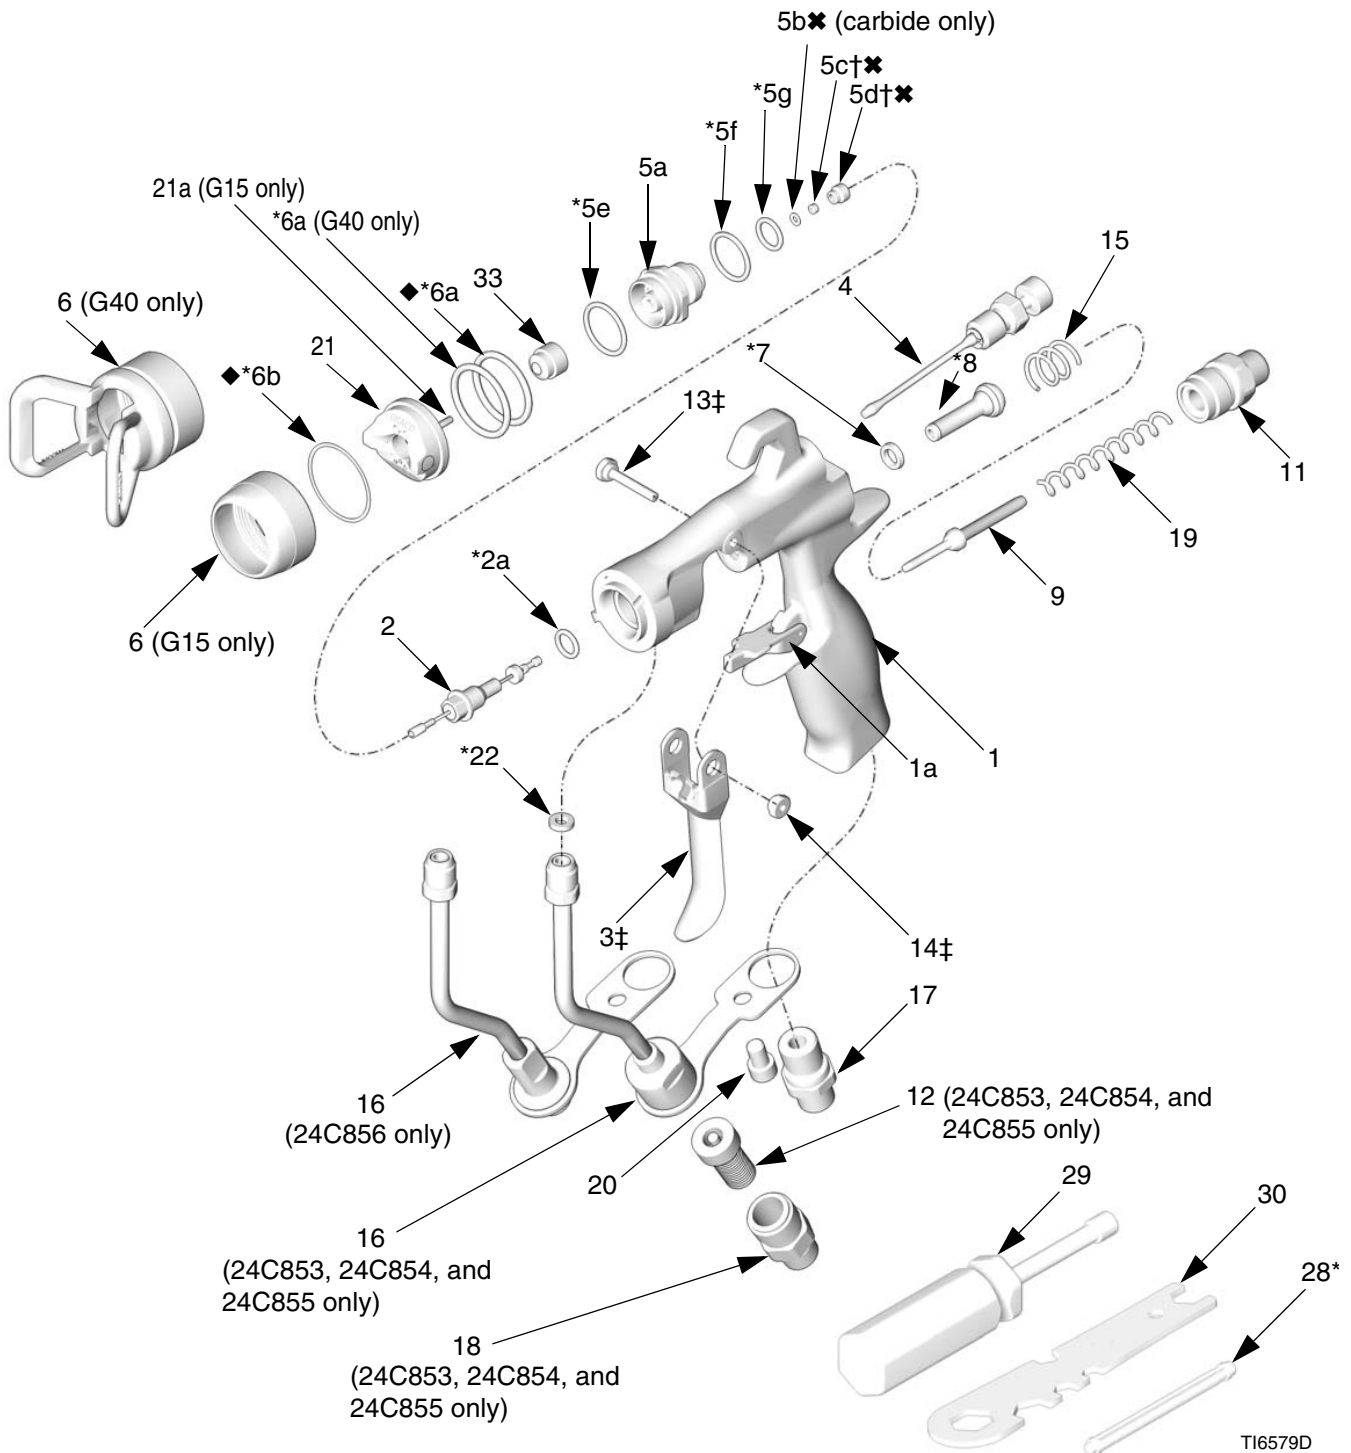

Parts

Part No. 24C853 and 24C854, G15 Gun

Part No. 24C855, G40 Gun

Part No. 24C856, G40 Gun, High Flow

T16579D