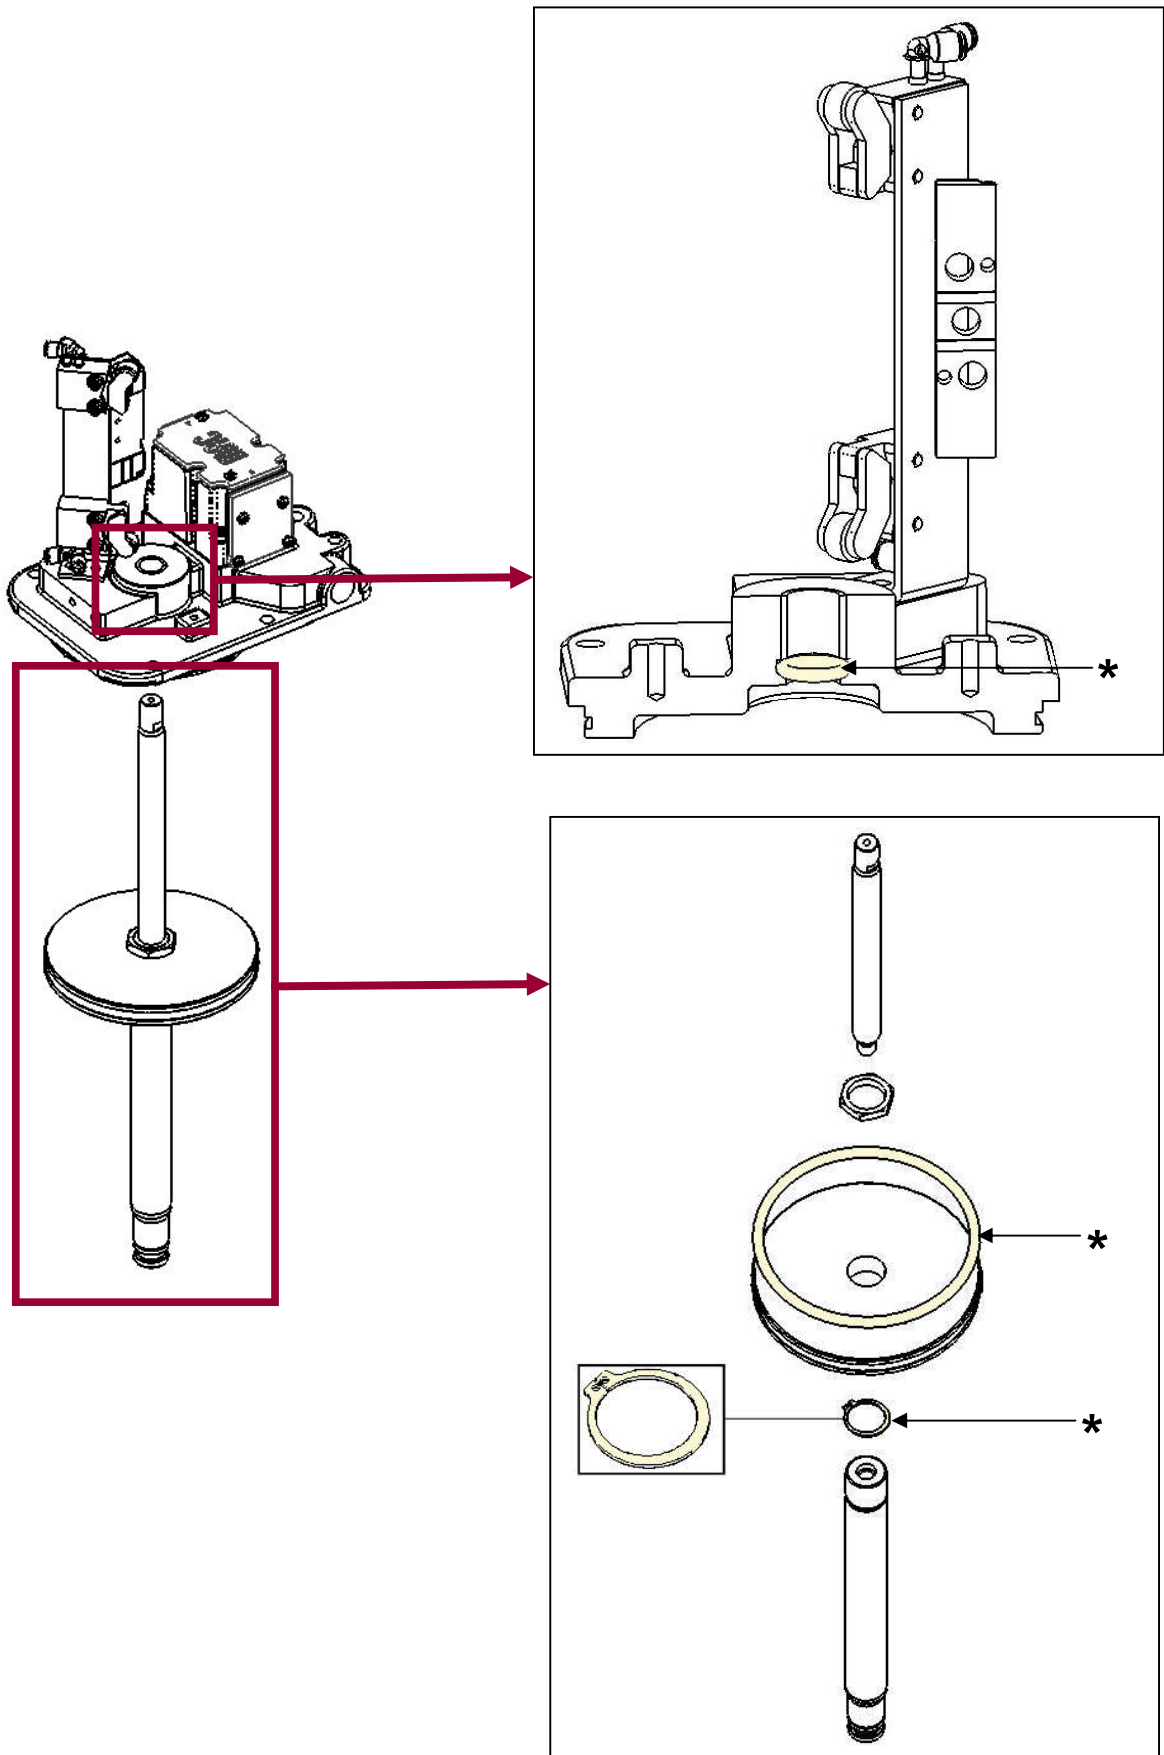

PIECES DE RECHANGE SPARE PARTS

Moteur / Motor
3000
146 310 000

**** inclus dans le kit pneumatique / included in the pneumatic kit**

*** inclus dans la pochette de joints / included in the seal kit**

*** inclus dans la pochette de joints / included in the seal kit**