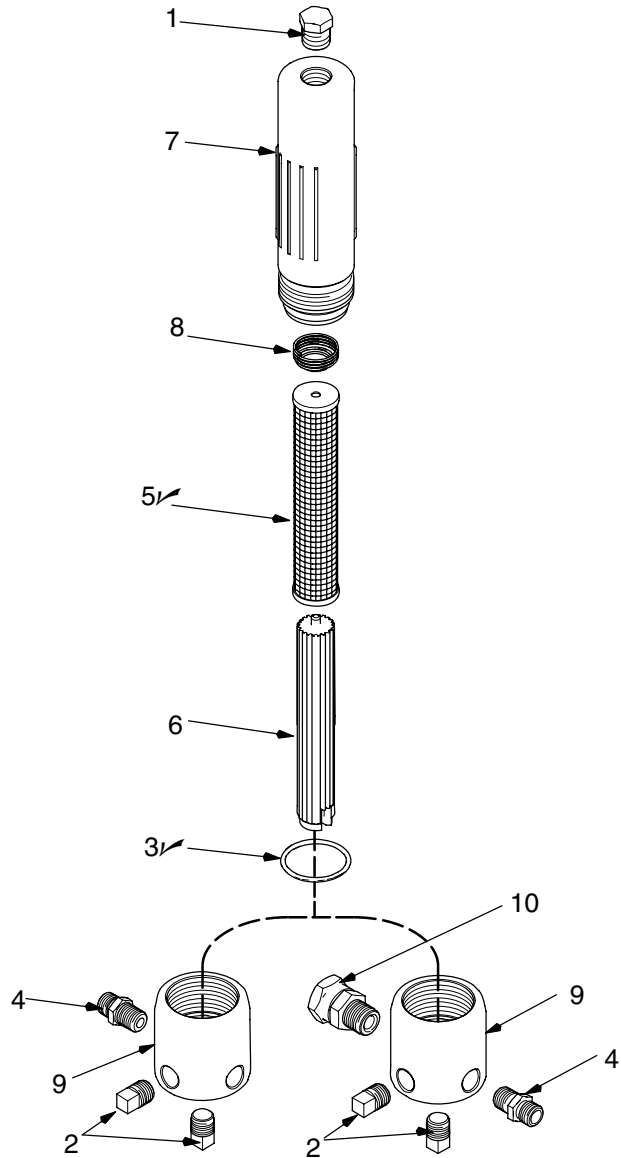

Parts

Model 218029, Series B Model 24V925, Series A
 Model 241317, Series A Model 24T914, Series A

02530B

Model 223160, Series B
 Model 24A587, Series B

Model 223160

Model 24A587

02531b

Ref.	Part No.	Description	Qty.
3✓	104361	O-RING; PTFE	1
4	162453	NIPPLE; 1/4 npsm x 1/4 npt	2
5✓	167025	SCREEN, stainless steel; 60 mesh (Models 218029 and 241317 only)	1
	167024	SCREEN, stainless steel; 30 mesh (Model 24T914 only)	1
	167026	SCREEN, stainless steel; 100 mesh (Model 24V925 only)	1
6	186075	SUPPORT, filter; polyethylene	1
7		BOWL, filter; carbon steel	1
	24C501	Model 218029 (shown)	1
	246582	Model 241317	1
	179773	Model 24T914	1
8	171941	SPRING, compression; stainless steel	1
9	171942	HOUSING, filter; carbon steel	1
10	100509	PLUG, pipe; 1/4 npt	1
11	157350	ADAPTER, 3/8 npt x 1/4 npt	1

Ref.	Part No.	Description	Qty.
110740	PLUG; 3/8 npt; stainless steel	1	
2	111697	PLUG; 1/4 npt; stainless steel	2
3✓	104361	O-RING; PTFE	1
4	166846	NIPPLE; 1/4 npsm x 1/4 npt; stainless steel	1
5✓	167025	SCREEN, stainless steel; 60 mesh	1
6	186075	SUPPORT, filter; polyethylene	1
7	185632	BOWL, filter; stainless steel	1
8	171941	SPRING, compression; stainless steel	1
9	185631	HOUSING, filter; stainless steel	1
10	235208	SWIVEL, 3/8-18 npsm x 3/8-18 npt (Model 24A587)	1