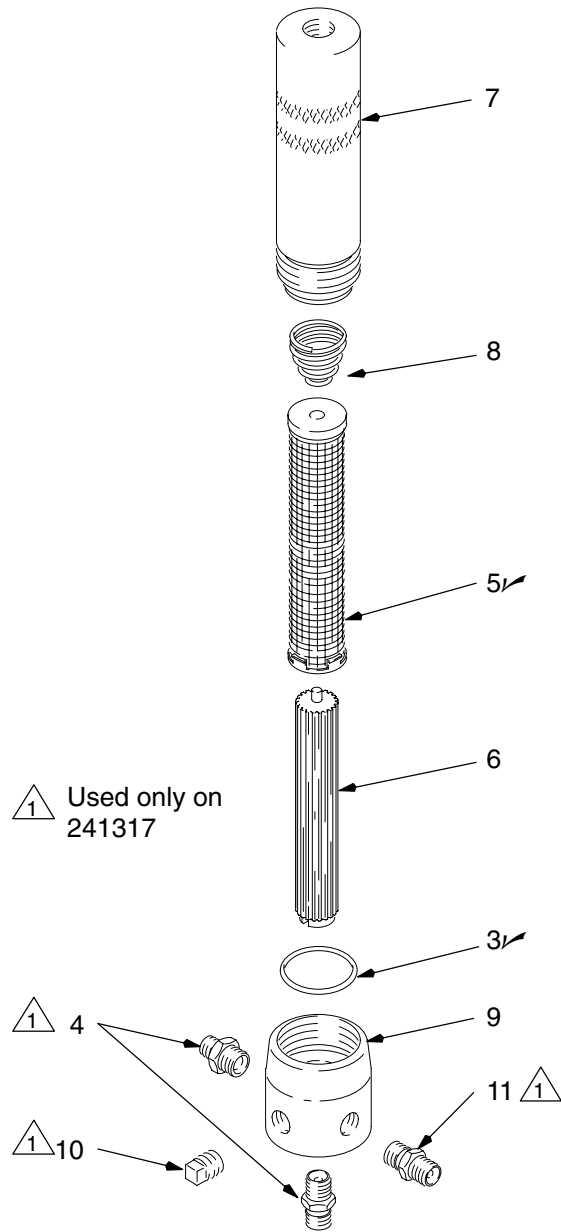

Parts

Model 218029, Series B Model 24V925, Series A
 Model 241317, Series A Model 24T914, Series A

02530B

Model 223160, Series B
 Model 24A587, Series B

Model 223160

Model 24A587

02531b

Ref.	Part No.	Description	Qty.
3✓	104361	O-RING; PTFE	1
4	162453	NIPPLE; 1/4 npsm x 1/4 npt	2
5✓	167025	SCREEN, stainless steel; 60 mesh (Models 218029 and 241317 only)	1
	167024	SCREEN, stainless steel; 30 mesh (Model 24T914 only)	1
	167026	SCREEN, stainless steel; 100 mesh (Model 24V925 only)	1
6	186075	SUPPORT, filter; polyethylene	1
7		BOWL, filter; carbon steel	1
	24C501	Model 218029 (shown)	1
	246582	Model 241317	1
	179773	Model 24T914	1
8	171941	SPRING, compression; stainless steel	1
9	171942	HOUSING, filter; carbon steel	1
10	100509	PLUG, pipe; 1/4 npt	1
11	157350	ADAPTER, 3/8 npt x 1/4 npt	1

Ref.	Part No.	Description	Qty.
110740	PLUG; 3/8 npt; stainless steel	1	
2	111697	PLUG; 1/4 npt; stainless steel	2
3✓	104361	O-RING; PTFE	1
4	166846	NIPPLE; 1/4 npsm x 1/4 npt; stainless steel	1
5✓	167025	SCREEN, stainless steel; 60 mesh	1
6	186075	SUPPORT, filter; polyethylene	1
7	185632	BOWL, filter; stainless steel	1
8	171941	SPRING, compression; stainless steel	1
9	185631	HOUSING, filter; stainless steel	1
10	235208	SWIVEL, 3/8-18 npsm x 3/8-18 npt (Model 24A587)	1